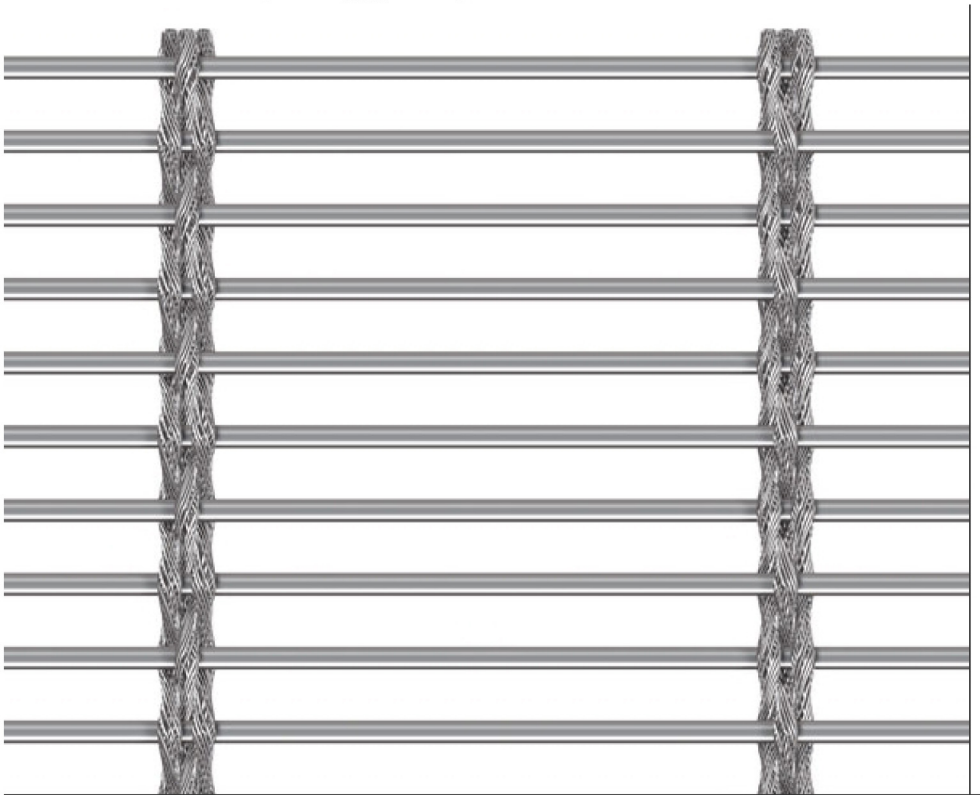

Tigris

Flexible, one direction

재 질	AISI Type 316 Stainless
유 형	Flexible, two directions
오픈율	62.1 %
중 량	6 kg/m ²
두께	6.2 mm
케이블 (세로연선)	Ø 2
연선 (가로바)	Ø 3
케이블 중심간격	80 mm
연선 중심간격	10 mm
최대 폭	8 m

← Width →

Inches 0 .5 1

Solutions

- Facades
- Parking
- Daylighting
- Veil
- Safety
- Balustrade
- Partitions
- Suspended

Attachments

- Flat & angle, threaded rod
- Flats with flat eye
- Flats with clevis
- Woven-in bar with spring
- Woven-in bar with eyebolt
- Eye hooks