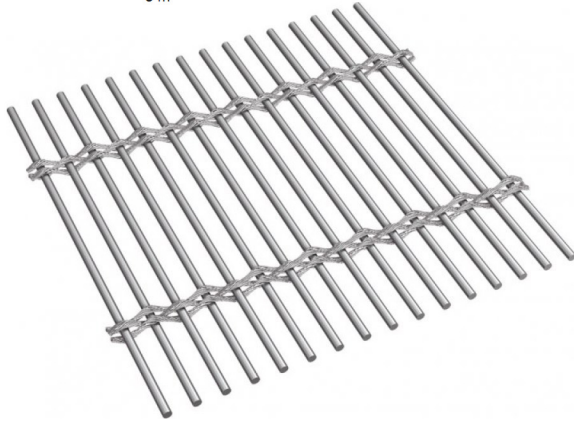

Tigris

Flexible, one direction

재 질	AISI Type 316 Stainless
유 형	Flexible, two directions
오픈율	62.1 %
중 량	6 kg/m ²
두께	6.2 mm
케이블 (세로연선)	Ø 2
연선 (가로바)	Ø 3
케이블 중심간격	80 mm
연선 중심간격	10 mm
최대 폭	8 m

← Width →

Inches 0 .5 1

Solutions

- Facades
- Parking
- Daylighting
- Veil
- Safety
- Balustrade
- Partitions
- Suspended

Attachments

- Flat & angle, threaded rod
- Flats with flat eye
- Flats with clevis
- Woven-in bar with spring
- Woven-in bar with eyebolt
- Eye hooks